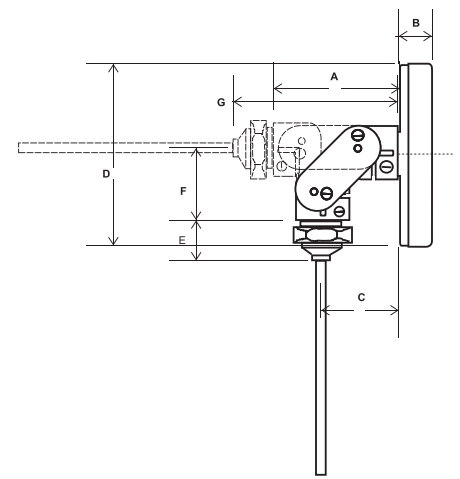

MARSH®

Any Angle Thermometers

Description

According to BS EN 13190
Nominal sizes, 100 and 160 mm
Accuracy: Class 1

Features

Rugged stainless steel case construction
Bayonet locking case and bezel
Protection to IP65
Usable over 90% of I scale
Bimetal coiled element
Over-range protection 130%
(max 500 deg C)
From -60 to + 500 deg C.

Applications

Heating and ventilation industry
Machine and apparatus construction

Specifications: SBT/AA

Dial Size	100	160
Construction	Flush fitting bayonet locking case and bezel.	
Measuring Element	Bimetallic Coil	
Ranges {deg C}	See table SBT1	
Over-range limit	130% full scale....short periods. (Max 500 deg C)	
Material Construction		
Stem / Bulb	316 Stainless Steel	
Stem / Bulb dia (mm)	6, 8, 10, 12 mm. 1/4, 3/8, 1/2 in. max length. 800mm	
Case / Bezel ring	Stainless steel AISI 316L	
Window	Instrument glass standard, limited safety glass or acrylic optional	
Dial	Aluminium, black figures on white... optional, steel, other colours	
Pointer	Aluminium, black, optional micro adjustment, steel	
Movement	Stainless flat wire spring in a 304 stainless flexible.	
Accuracy	Class 1 (1% F.S.D.)	
Permissible	Degree C	
Ambient Temp.	+10 +30	
Temperature Effect	Max. 0,3% / 10 Deg C	
Protection	EN 60 529 IP65	
Filling Liquid	Silicone (SI)	
Mountings	Fully adjustable and rotatable thru 90 degrees.	
Weight dry / filled {kg}	1.1 / 1.4	1.3 / 1.9
Accessories	Index pointers, Fitting, Thermowell	

	D	D1	A	B	C	E	F	G
63								
100	99	101	80	28	50	20	45	100
160	158	158	80	28	50	20	45	100

All specifications are subject to change without notice

Minimum Stem Lengths

Stem	Range C°										
	60	80	100	120	160	200	250	300	400	500	
6mm	100	100	100	65	65	65	65	65	65	65	
8mm	100	100	100	65	65	65	65	65	65	65	
10mm	100	100	100	65	65	65	65	65	65	65	
12mm	100	n/a	n/a	65	65	65	65	n/a	65	n/a	
1/4 in.	100	100	100	65	65	65	65	65	65	65	
3/8 in.	100	100	100	65	65	65	65	65	65	65	
1/2 in.	100	n/a	n/a	65	65	65	65	n/a	65	n/a	