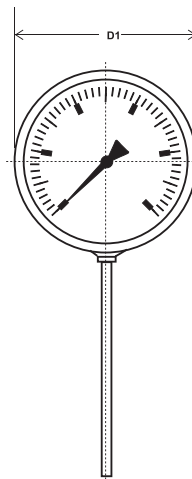

MARSH®

Any Angle Thermometers

Description

According to BS EN 13190
Nominal sizes, 100 and 160 mm
Accuracy: Class 1

Features

Rugged stainless steel case construction
Bayonet locking case and bezel
Protection to IP65
Usable over 90% of I scale
Bimetal coiled element
Over-range protection 130%
(max 500 deg C)
From -60 to + 500 deg C.

Applications

Heating and ventilation industry
Machine and apparatus construction

Specifications: SBT/AA

Dial Size	100	160
Construction	Flush fitting bayonet locking case and bezel.	
Measuring Element	Bimetallic Coil	
Ranges {deg C}	See table SBT1	
Over-range limit	130% full scale....short periods. (Max 500 deg C)	
Material Construction		
Stem / Bulb	316 Stainless Steel	
Stem / Bulb dia (mm)	6, 8, 10, 12 mm. 1/4, 3/8, 1/2 in. max length. 800mm	
Case / Bezel ring	Stainless steel AISI 316L	
Window	Instrument glass standard, limited safety glass or acrylic optional	
Dial	Aluminium, black figures on white... optional, steel, other colours	
Pointer	Aluminium, black, optional micro adjustment, steel	
Movement	Stainless flat wire spring in a 304 stainless flexible.	
Accuracy	Class 1 (1% F.S.D.)	
Permissible	Degree C	
Ambient Temp.	+10 +30	
Temperature Effect	Max. 0,3% / 10 Deg C	
Protection	EN 60 529 IP65	
Filling Liquid	Silicone (SI)	
Mountings	Fully adjustable and rotatable thru 90 degrees.	
Weight dry / filled {kg}	1.1 / 1.4	1.3 / 1.9
Accessories	Index pointers, Fitting, Thermowell	

	D	D1	A	B	C	E	F	G
63								
100	99	101	80	28	50	20	45	100
160	158	158	80	28	50	20	45	100

All specifications are subject to change without notice

Minimum Stem Lengths

Stem	Range C°										
	60	80	100	120	160	200	250	300	400	500	
6mm	100	100	100	65	65	65	65	65	65	65	
8mm	100	100	100	65	65	65	65	65	65	65	
10mm	100	100	100	65	65	65	65	65	65	65	
12mm	100	n/a	n/a	65	65	65	65	n/a	65	n/a	
1/4 in.	100	100	100	65	65	65	65	65	65	65	
3/8 in.	100	100	100	65	65	65	65	65	65	65	
1/2 in.	100	n/a	n/a	65	65	65	65	n/a	65	n/a	